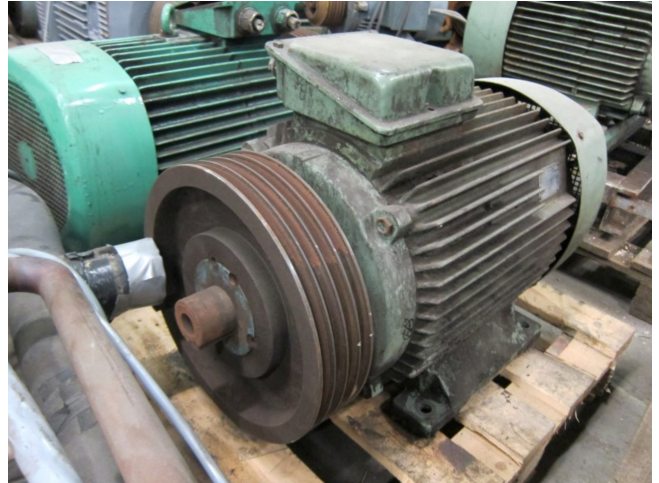

VEM Motors KMER 225 M4 AC

Specifications

Brand	VEM Motors
Type	KMER 225 M4 AC
kW	45
RPM	1465
50 Hz / 60 Hz	50Hz

Description

Used VEM Motors KMER 225 M4 AC

Used electro motor build by VEM Motors type KMER 225 M4 AC with 45kW and 1465RPM at 50Hz.